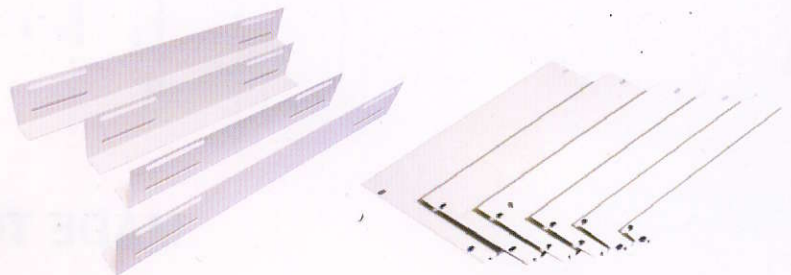

Component Shelves Specification

- It is made of 1.5 mm Electro-Galvanized Steel Sheet which is a thick, durable and 100% rustproof material.
- The Electrostatic Plate is 100% dustproof.
- There are two types of the component shelves; **the fix shelf** and **the slide shelf**.
- The Component shelf fits for 19" standard racks. (The Close Rack, The Open Rack and The Wall Rack)
- It is available at a depth of 30 cm. for the Wall Rack, 45 and 60 cm. for the Open Rack, and 45, 60, 65, 70, 75, 80, 85, 90, and 95 cm. for general racks.
- There is maximum load test at 100 kg. for the fix shelf and 75 Kg. for the slide shelf. The shelves and the rack are not affected by weight.
- Securing with nuts at all four corners of the shelf for strength and supporting equipments.
- Securing with nuts at two corners of the shelf for strength and supporting equipments. (The Wall Rack)
- Manufacturing standard ISO 9001: 2000 Company.

Front Mounted Shelf

Fix Shelf

Slide Shelf

Cassis Guide

Blank Panel

Cable Management panel

Cable Management panel with cover

Lighting Set PL 7w.

Vertical Ring

Joint Kit

Cage Nut Set

Support for Shelf (Close Rack)

Support for Shelf (Open Rack)

Component Shelves

Order No.	Description
FA-6430	Fix Shelf, 30 cm.-depth (Front Mounted Rack)
FA-6645	Fix Shelf, 45 cm.
FA-6660	Fix Shelf, 60 cm.
FA-6680	Fix Shelf, 80 cm.
FA-6745	Fix Shelf, 45 cm.-depth (Open Rack)
FA-6760	Fix Shelf, 60 cm.-depth (Open Rack)
SA-6645	Slide Shelf 45 cm.
SA-6660	Slide Shelf 60 cm.
SA-6680	Slide Shelf 80 cm.
SA-6745	Slide Shelf 45 cm.-depth (Open Rack)
SA-6760	Slide Shelf 60 cm.-depth (Open Rack)