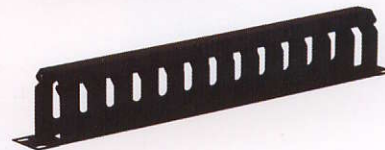

Component Shelves Specification

- It is made of 1.5 mm Electro-Galvanized Steel Sheet which is a thick, durable and 100% rustproof material.
- The Electrostatic Plate is 100% dustproof.
- There are two types of the component shelves; **the fix shelf** and **the slide shelf**.
- The Component shelf fits for 19" standard racks. (The Close Rack, The Open Rack and The Wall Rack)
- It is available at a depth of 30 cm. for the Wall Rack, 45 and 60 cm. for the Open Rack, and 45, 60, 65, 70, 75, 80, 85, 90, and 95 cm. for general racks.
- There is maximum load test at 100 kg. for the fix shelf and 75 Kg. for the slide shelf. The shelves and the rack are not affected by weight.
- Securing with nuts at all four corners of the shelf for strength and supporting equipments.
- Securing with nuts at two corners of the shelf for strength and supporting equipments. (The Wall Rack)
- Manufacturing standard ISO 9001: 2000 Company.

Front Mounted Shelf

Fix Shelf

Slide Shelf

Cassis Guide

Blank Panel

Cable Management panel

Cable Management panel with cover

Lighting Set PL 7w.

Vertical Ring

Joint Kit

Cage Nut Set

Support for Shelf (Close Rack)

Support for Shelf (Open Rack)

Component Shelves

Order No.	Description
FA-6430	Fix Shelf, 30 cm.-depth (Front Mounted Rack)
FA-6645	Fix Shelf, 45 cm.
FA-6660	Fix Shelf, 60 cm.
FA-6680	Fix Shelf, 80 cm.
FA-6745	Fix Shelf, 45 cm.-depth (Open Rack)
FA-6760	Fix Shelf, 60 cm.-depth (Open Rack)
SA-6645	Slide Shelf 45 cm.
SA-6660	Slide Shelf 60 cm.
SA-6680	Slide Shelf 80 cm.
SA-6745	Slide Shelf 45 cm.-depth (Open Rack)
SA-6760	Slide Shelf 60 cm.-depth (Open Rack)