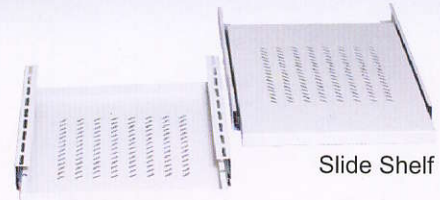

Component Shelves Specification

- It is made of 1.5 mm Electro-Galvanized Steel Sheet which is a thick, durable and 100% rustproof material.
- The Electrostatic Plate is 100% dustproof.
- There are two types of the component shelves; **the fix shelf** and **the slide shelf**.
- The Component shelf fits for 19" standard racks. (The Close Rack, The Open Rack and The Wall Rack)
- It is available at a depth of 30 cm. for the Wall Rack, 45 and 60 cm. for the Open Rack, and 45, 60, 65, 70, 75, 80, 85, 90, and 95 cm. for general racks.
- There is maximum load test at 100 kg. for the fix shelf and 75 Kg. for the slide shelf. The shelves and the rack are not affected by weight.
- Securing with nuts at all four corners of the shelf for strength and supporting equipments.
- Securing with nuts at two corners of the shelf for strength and supporting equipments. (The Wall Rack)
- Manufacturing standard ISO 9001: 2000 Company.

Front Mounted Shelf

Fix Shelf

Slide Shelf

Cassis Guide

Blank Panel

Cable Management panel

Cable Management panel with cover

Lighting Set PL 7w.

Vertical Ring

Joint Kit

Cage Nut Set

Support for Shelf (Close Rack)

Support for Shelf (Open Rack)

Component Shelves

Order No.	Description
FA-6430	Fix Shelf, 30 cm.-depth (Front Mounted Rack)
FA-6645	Fix Shelf, 45 cm.
FA-6660	Fix Shelf, 60 cm.
FA-6680	Fix Shelf, 80 cm.
FA-6745	Fix Shelf, 45 cm.-depth (Open Rack)
FA-6760	Fix Shelf, 60 cm.-depth (Open Rack)
SA-6645	Slide Shelf 45 cm.
SA-6660	Slide Shelf 60 cm.
SA-6680	Slide Shelf 80 cm.
SA-6745	Slide Shelf 45 cm.-depth (Open Rack)
SA-6760	Slide Shelf 60 cm.-depth (Open Rack)