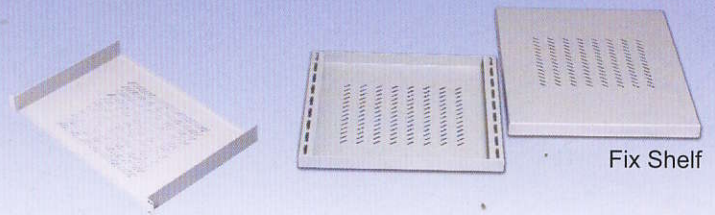

Component Shelves Specification

- It is made of 1.5 mm Electro-Galvanized Steel Sheet which is a thick, durable and 100% rustproof material.
- The Electrostatic Plate is 100% dustproof.
- There are two types of the component shelves; **the fix shelf** and **the slide shelf**.
- The Component shelf fits for 19" standard racks. (The Close Rack, The Open Rack and The Wall Rack)
- It is available at a depth of 30 cm. for the Wall Rack, 45 and 60 cm. for the Open Rack, and 45, 60, 65, 70, 75, 80, 85, 90, and 95 cm. for general racks.
- There is maximum load test at 100 kg. for the fix shelf and 75 Kg. for the slide shelf. The shelves and the rack are not affected by weight.
- Securing with nuts at all four corners of the shelf for strength and supporting equipments.
- Securing with nuts at two corners of the shelf for strength and supporting equipments. (The Wall Rack)
- Manufacturing standard ISO 9001: 2000 Company.

Front Mounted Shelf

Fix Shelf

Slide Shelf

Cassis Guide

Blank Panel

Cable Management panel

Cable Management panel with cover

Lighting Set PL 7w.

Vertical Ring

Joint Kit

Cage Nut Set

Support for Shelf (Close Rack)

Support for Shelf (Open Rack)

Component Shelves

Order No.	Description
FA-6430	Fix Shelf, 30 cm.-depth (Front Mounted Rack)
FA-6645	Fix Shelf, 45 cm.
FA-6660	Fix Shelf, 60 cm.
FA-6680	Fix Shelf, 80 cm.
FA-6745	Fix Shelf, 45 cm.-depth (Open Rack)
FA-6760	Fix Shelf, 60 cm.-depth (Open Rack)
SA-6645	Slide Shelf 45 cm.
SA-6660	Slide Shelf 60 cm.
SA-6680	Slide Shelf 80 cm.
SA-6745	Slide Shelf 45 cm.-depth (Open Rack)
SA-6760	Slide Shelf 60 cm.-depth (Open Rack)